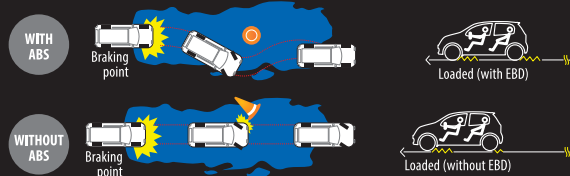

Anti-lock Braking System (ABS) with Electronic Brake Distribution (EBD)