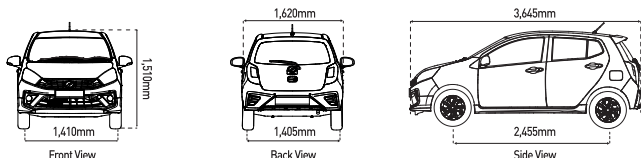

DIMENSIONS

Car illustration is based on AV variant.