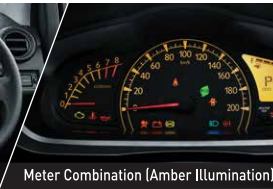

14" Alloy Rims

STYLE

Audio System with USB

Meter Combination (White Illumination)

Push Start/Stop Button

Smart Entry with Smart Key

Semi-bucket Seats (Style Type)

15" Alloy Rims

GXtra

Audio System with USB

Reverse Sensors

Retractable Side Mirrors

Vehicle Stability Control (VSC)

Standard Seats (Mid Type)

Standard Seats (Mid Type)

G

Audio System with USB

Meter Combination (Amber Illumination)

Key with Integrated Remote

Rear Wiper (Intermittent)

Seat Back Pockets

14" Alloy Rims

E

Instrument Panel